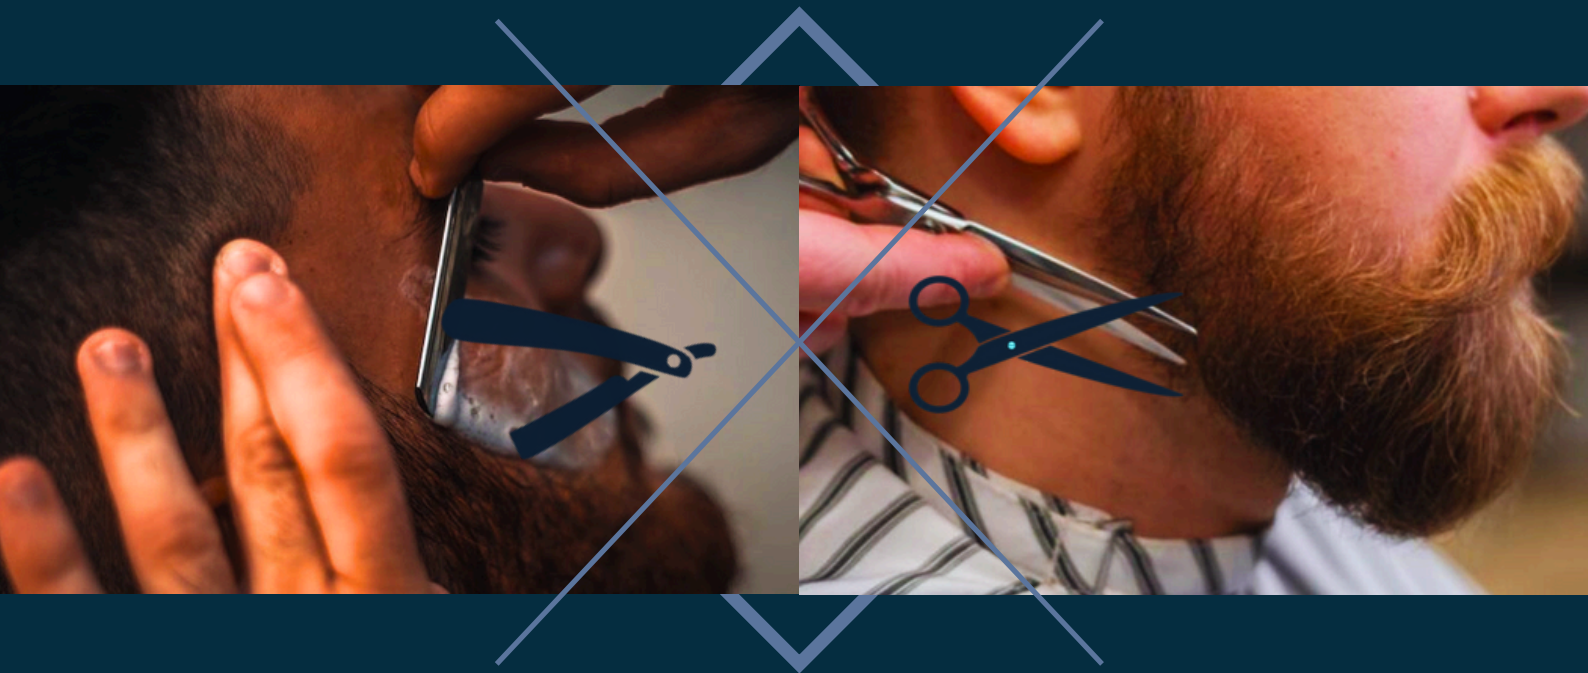

Body Sense
Man

**LOOK
YOUR
BEST,
FOR
LESS.**

Executive Pitstop

2 hrs. | R1 100 p.p.

- * 60-min Luxurious Facial
- * 30-min Back, Neck, & Shoulder Massage
- * 30-min Pressure Point Foot Massage

Body Sense
Man

GROOMING, YOUR WAY.

Choose Your Chill

2.5-3 hrs. | R790 p.p.

Choose 3 services & make your own package:

- * 30-min Back, Neck, & Shoulder Massage
 - * 30-min Foot Massage
 - * 30-min Indian Head Massage
- * 30-min Back, Neck, & Shoulder Massage
- * Express Manicure *or* Pedicure *or* Facial

Body Sense
Man

TIME FOR A TIMEOUT?

Metro Man

2 hrs. | R750 p.p.

- * 30-min Express Facial
- * 30-min Back, Neck, & Shoulder Massage
- * Express Manicure *or* Pedicure

GIFT VOUCHERS AVAILABLE